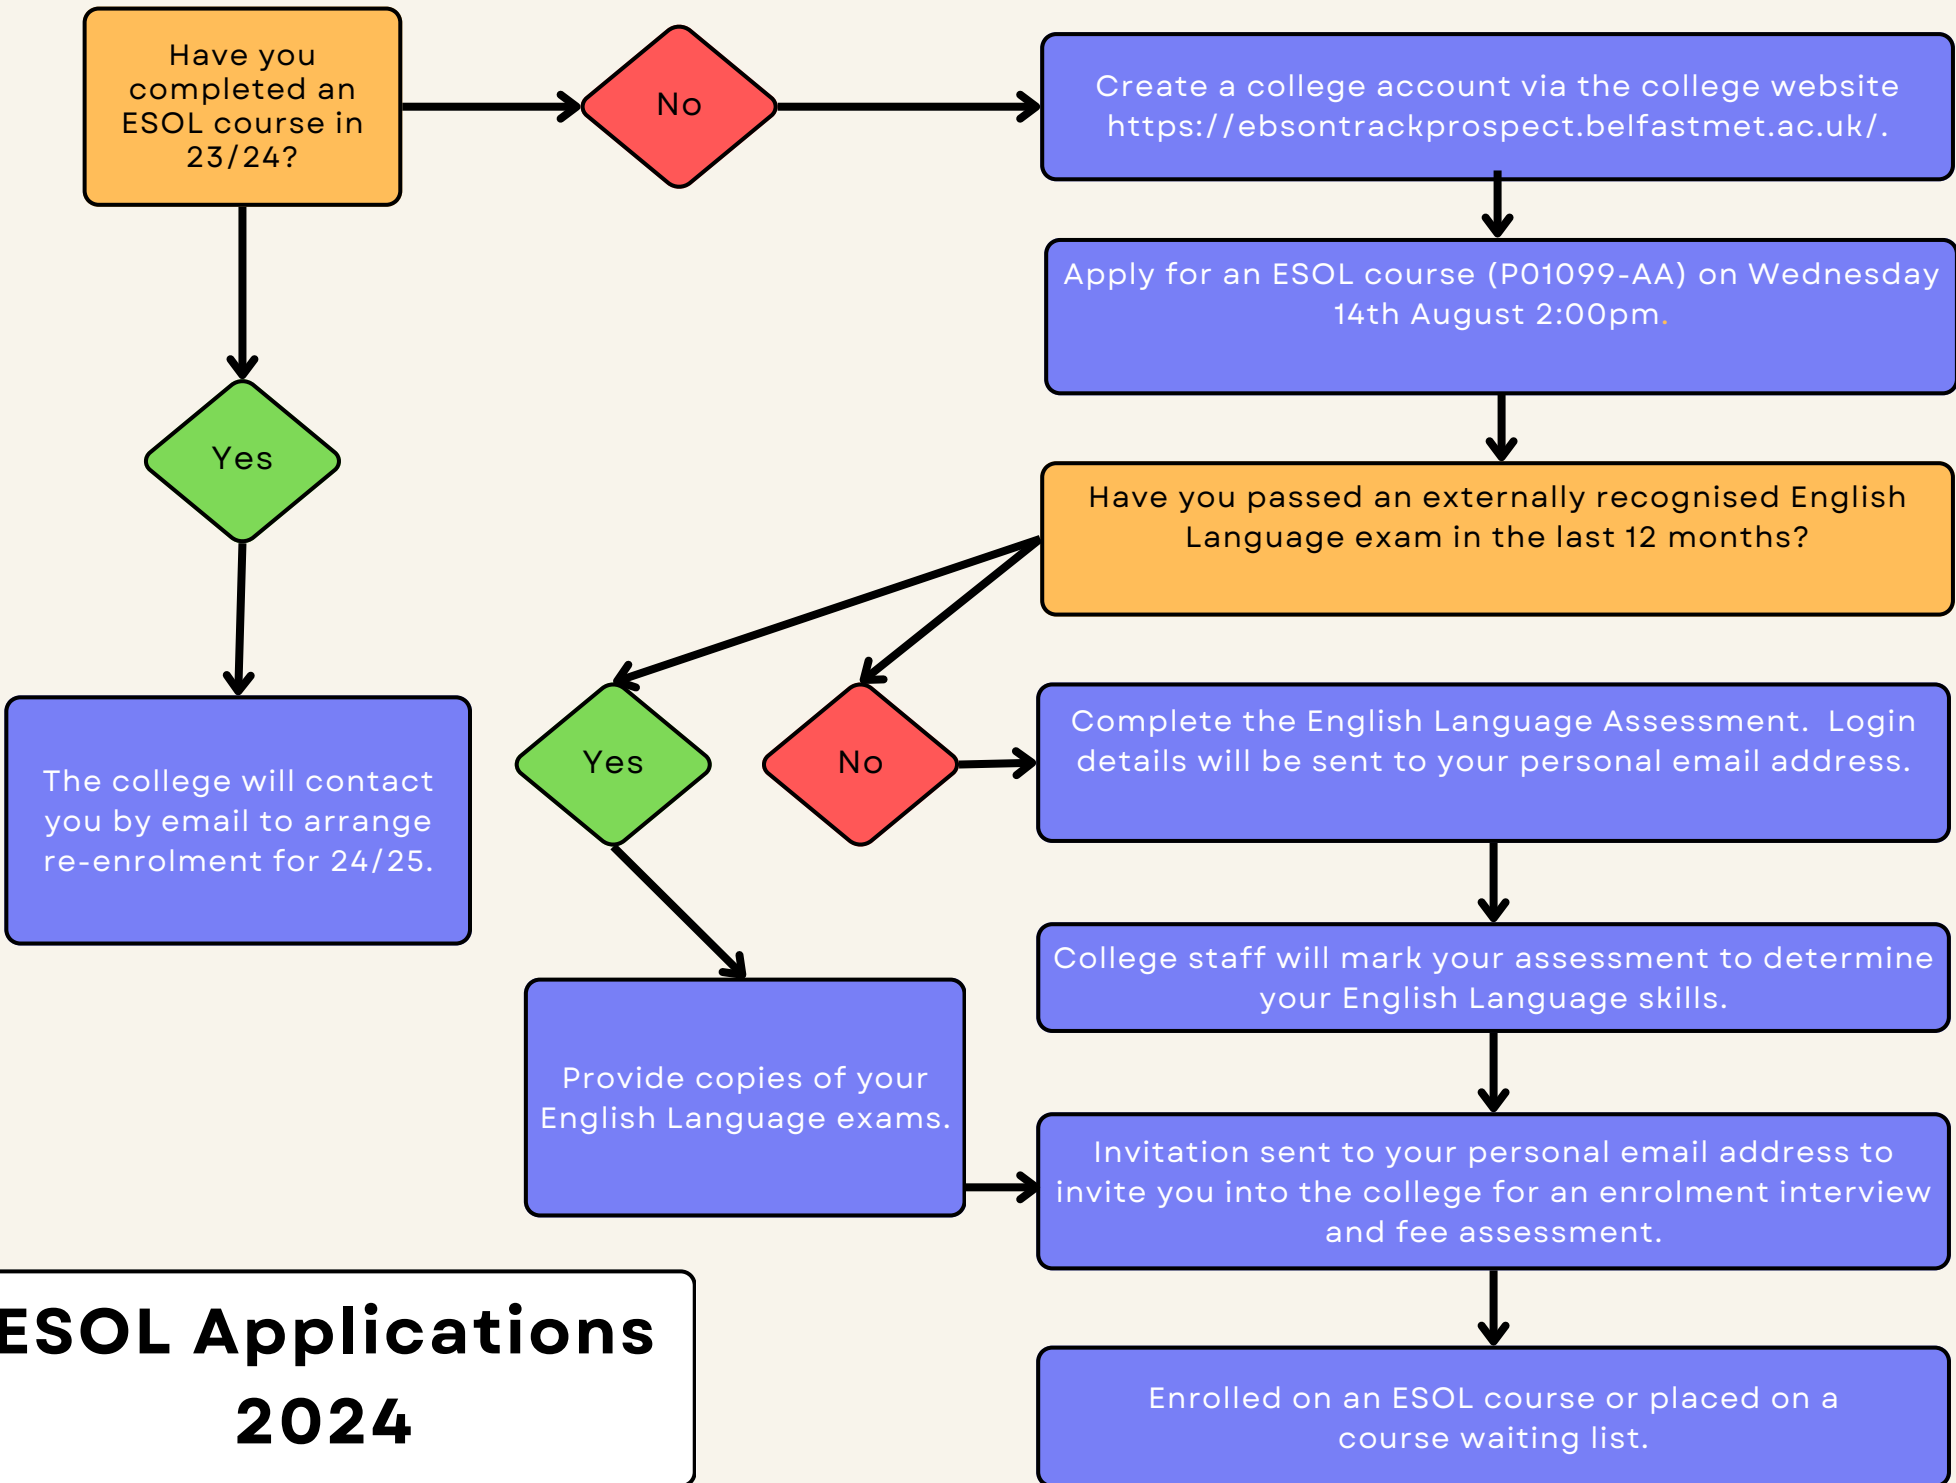

ESOL Applications 2024

Have you completed an ESOL course in 23/24?

No

Create a college account via the college website <https://ebsontrackprospect.belfastmet.ac.uk/>.

Apply for an ESOL course (P01099-AA) on Wednesday 14th August 2:00pm.

Enrolled on an ESOL course or placed on a course waiting list.